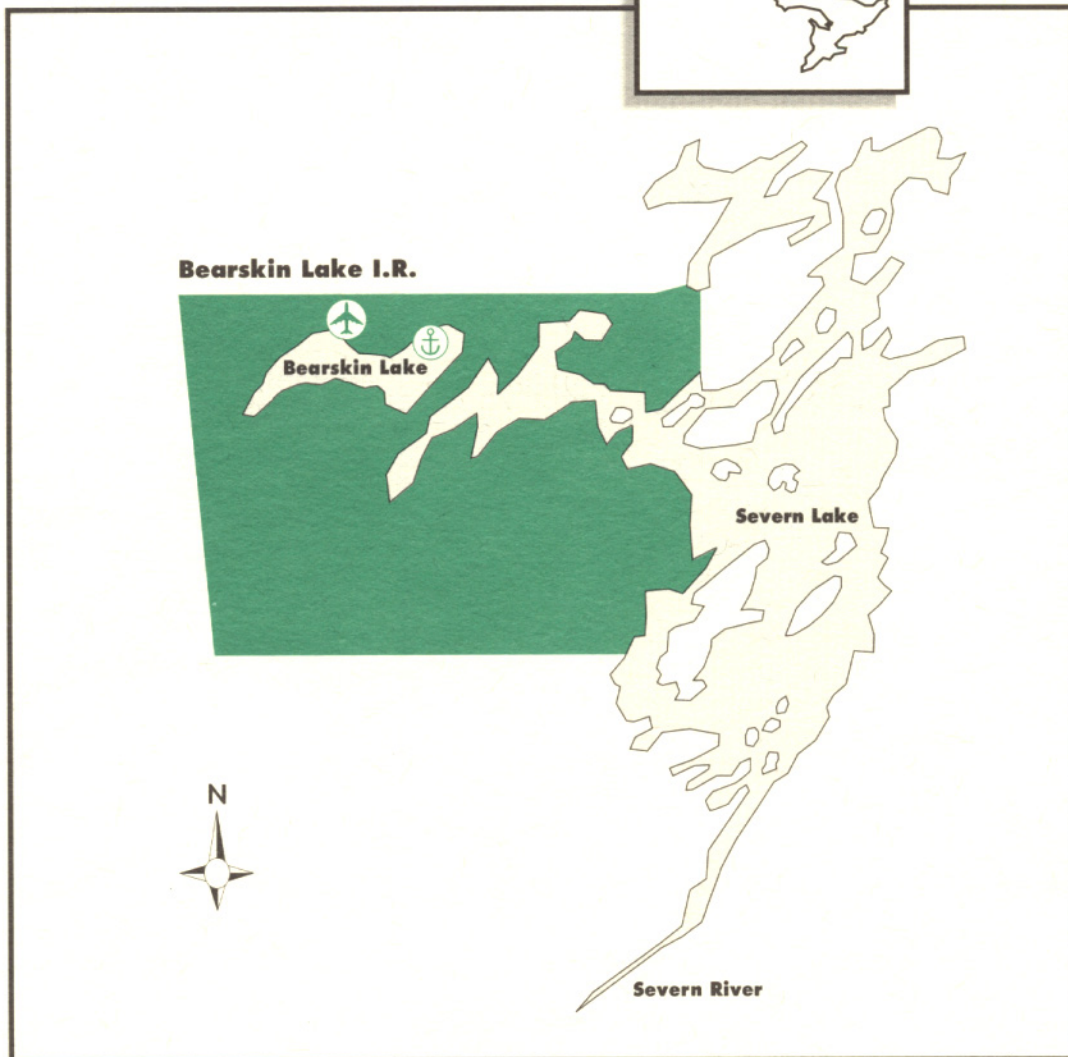

BEARSKIN LAKE I.R.

Access: reserve is approximately 375 km northeast of Red Lake and is accessible by air

Airport

 Reserve land

Seaplane base